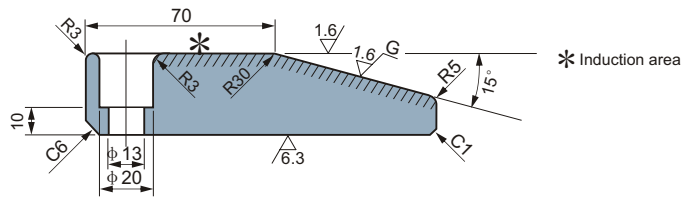

JPWS, JPSS Cam Stroke Plate

JPSS	S45C + Graphite HRC ≥ 55
JPWS	650# + Graphite

Sliding directions
↔

Sliding directions
↔

Standard No.	W	L	T	W ₁
JPWS/JPSS-50×110	50	110	25	—
JPWS/JPSS-50×130		130	30	
JPWS/JPSS-75×110	75	110	25	40
JPWS/JPSS-75×130		130	30	
JPWS/JPSS-100×110	100	110	25	60
JPWS/JPSS-100×130		130	30	