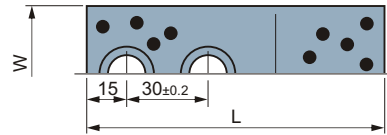

JPWS, JPSS Cam Stroke Plate

JPSS	S45C + Graphite HRC ≥ 55
JPWS	650# + Graphite

Sliding directions
↔

Sliding directions
↔

Standard No.	W	L	T	W ₁
JPWS/JPSS-50×110	50	110	25	—
JPWS/JPSS-50×130		130	30	
JPWS/JPSS-75×110	75	110	25	40
JPWS/JPSS-75×130		130	30	
JPWS/JPSS-100×110	100	110	25	60
JPWS/JPSS-100×130		130	30	