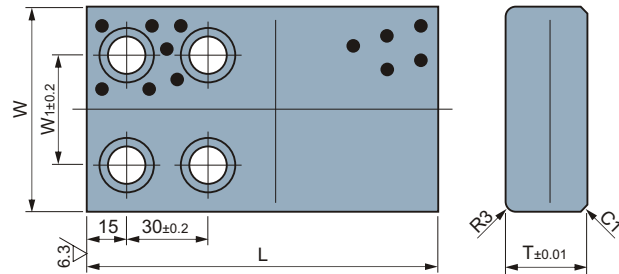

JPWS, JPSS Cam Stroke Plate

JPSS	S45C + Graphite HRC ≥ 55
JPWS	650# + Graphite

Sliding directions
↔

Sliding directions
↔

Standard No.	W	L	T	W ₁
JPWS/JPSS-50×110	50	110	25	—
JPWS/JPSS-50×130		130	30	
JPWS/JPSS-75×110	75	110	25	40
JPWS/JPSS-75×130		130	30	
JPWS/JPSS-100×110	100	110	25	60
JPWS/JPSS-100×130		130	30	