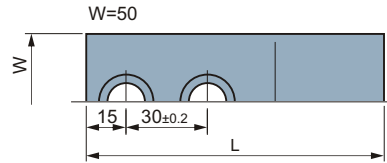

JPWS, JPSS Cam Stroke Plate

JPSS	S45C + Graphite HRC ≥ 55
JPWS	650# + Graphite

Sliding directions
↔

Sliding directions
↔

Standard No.	W	L	T	W ₁
JPWS/JPSS-50×110	50	110	25	—
JPWS/JPSS-50×130		130	30	
JPWS/JPSS-75×110	75	110	25	40
JPWS/JPSS-75×130		130	30	
JPWS/JPSS-100×110	100	110	25	60
JPWS/JPSS-100×130		130	30	