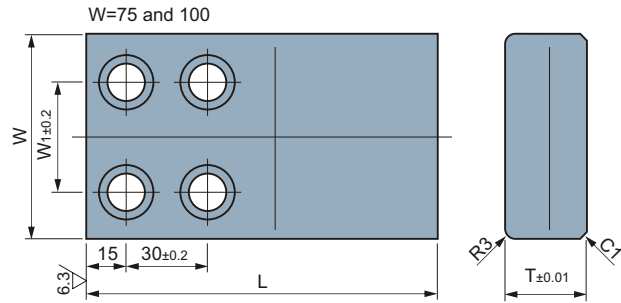

JPWS, JPSS Cam Stroke Plate

JPSS	S45C + Graphite HRC ≥ 55
JPWS	650# + Graphite

Sliding directions
↔

Sliding directions
↔

Standard No.	W	L	T	W ₁
JPWS/JPSS-50×110	50	110	25	—
JPWS/JPSS-50×130		130	30	
JPWS/JPSS-75×110	75	110	25	40
JPWS/JPSS-75×130		130	30	
JPWS/JPSS-100×110	100	110	25	60
JPWS/JPSS-100×130		130	30	