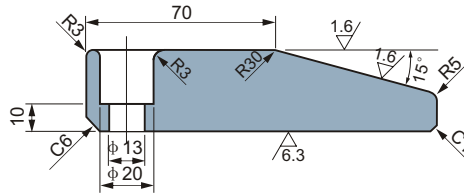

JPWS, JPSS Cam Stroke Plate

JPSS	S45C + Graphite HRC ≥ 55
JPWS	650# + Graphite

Sliding directions
↔

Sliding directions
↔

Standard No.	W	L	T	W ₁
JPWS/JPSS-50×110	50	110	25	—
JPWS/JPSS-50×130		130	30	
JPWS/JPSS-75×110	75	110	25	40
JPWS/JPSS-75×130		130	30	
JPWS/JPSS-100×110	100	110	25	60
JPWS/JPSS-100×130		130	30	